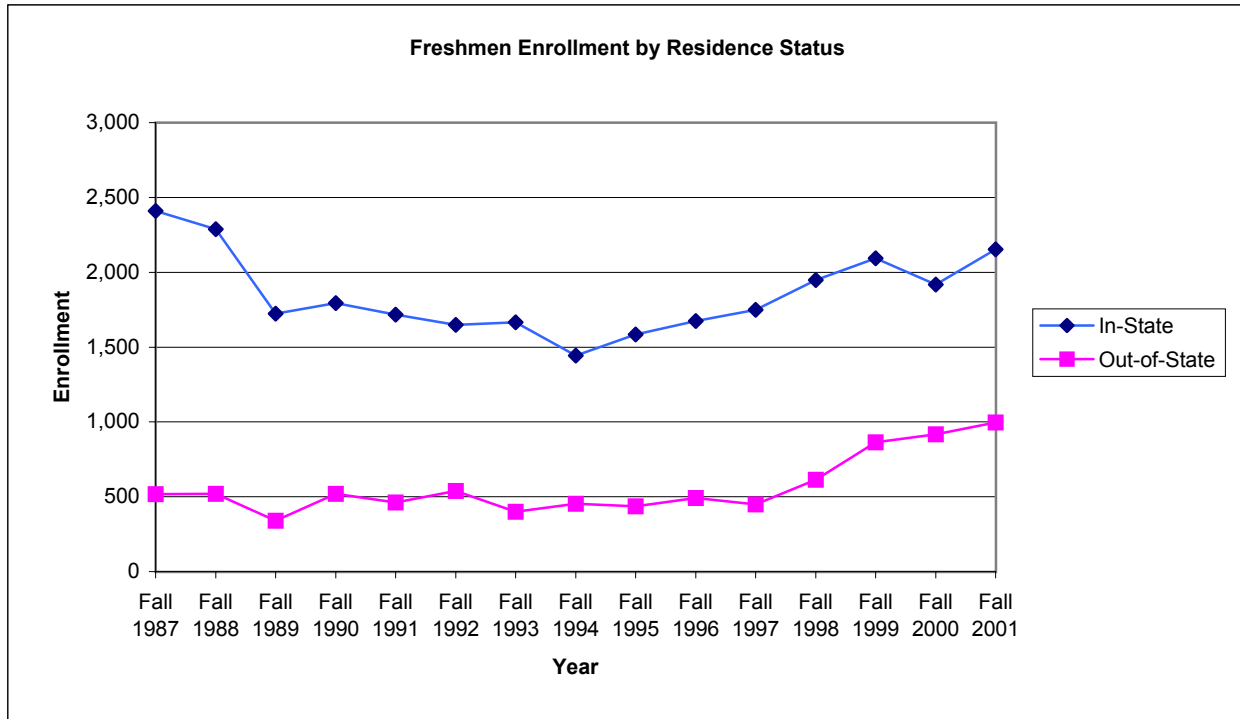

UNIVERSITY OF CONNECTICUT
Freshmen Enrollment By Residence Status - Storrs Campus
Fall 1987-2001

	<i>In-State</i>	<i>Out-of-State</i>	<i>Total</i>
Fall 1987	2,409	518	2,927
Fall 1988	2,289	520	2,809
Fall 1989	1,723	340	2,063
Fall 1990	1,795	519	2,314
Fall 1991	1,716	461	2,177
Fall 1992	1,649	539	2,188
Fall 1993	1,665	399	2,064
Fall 1994	1,444	453	1,897
Fall 1995	1,584	437	2,021
Fall 1996	1,675	491	2,166
Fall 1997	1,749	450	2,199
Fall 1998	1,947	613	2,560
Fall 1999	2,093	863	2,956
Fall 2000	1,919	917	2,836
Fall 2001	2,153	996	3,149