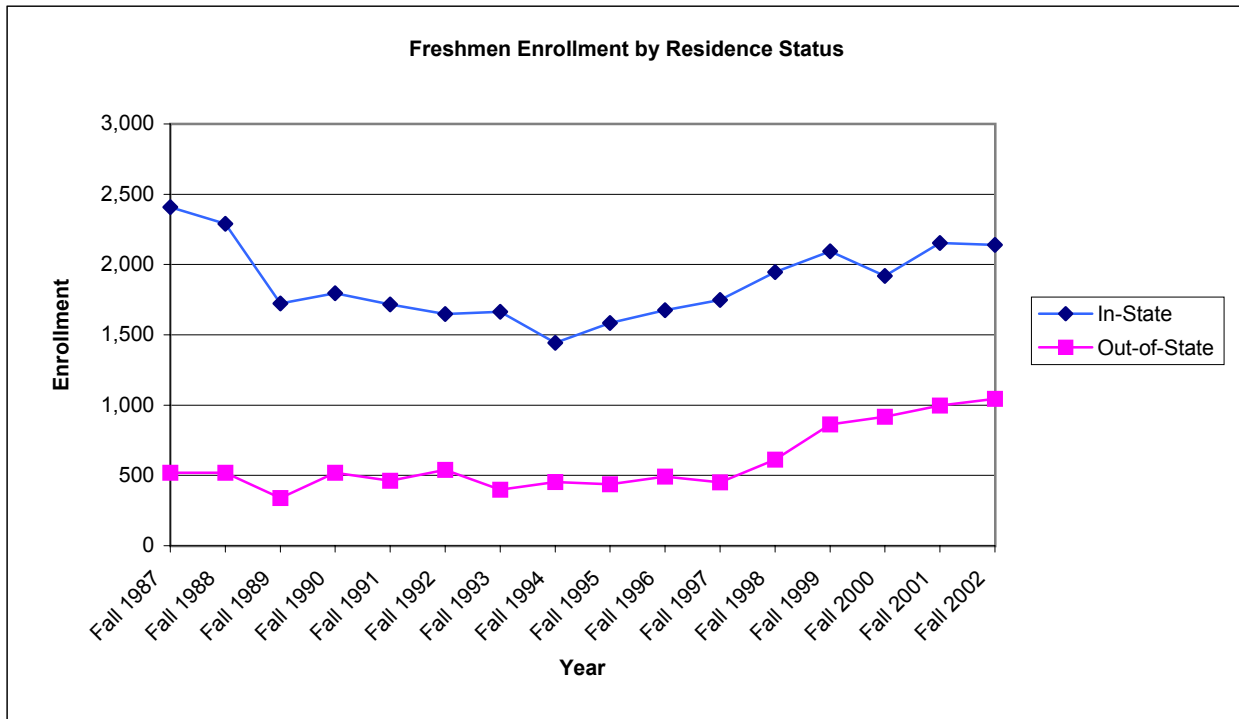

UNIVERSITY OF CONNECTICUT
Freshmen Enrollment By Residence Status - Storrs Campus
Fall 1987-2002

	<i>In-State</i>	<i>Out-of-State</i>	<i>Total</i>
Fall 1987	2,409	518	2,927
Fall 1988	2,289	520	2,809
Fall 1989	1,723	340	2,063
Fall 1990	1,795	519	2,314
Fall 1991	1,716	461	2,177
Fall 1992	1,649	539	2,188
Fall 1993	1,665	399	2,064
Fall 1994	1,444	453	1,897
Fall 1995	1,584	437	2,021
Fall 1996	1,675	491	2,166
Fall 1997	1,749	450	2,199
Fall 1998	1,947	613	2,560
Fall 1999	2,093	863	2,956
Fall 2000	1,919	917	2,836
Fall 2001	2,153	996	3,149
Fall 2002	2,140	1,045	3,185