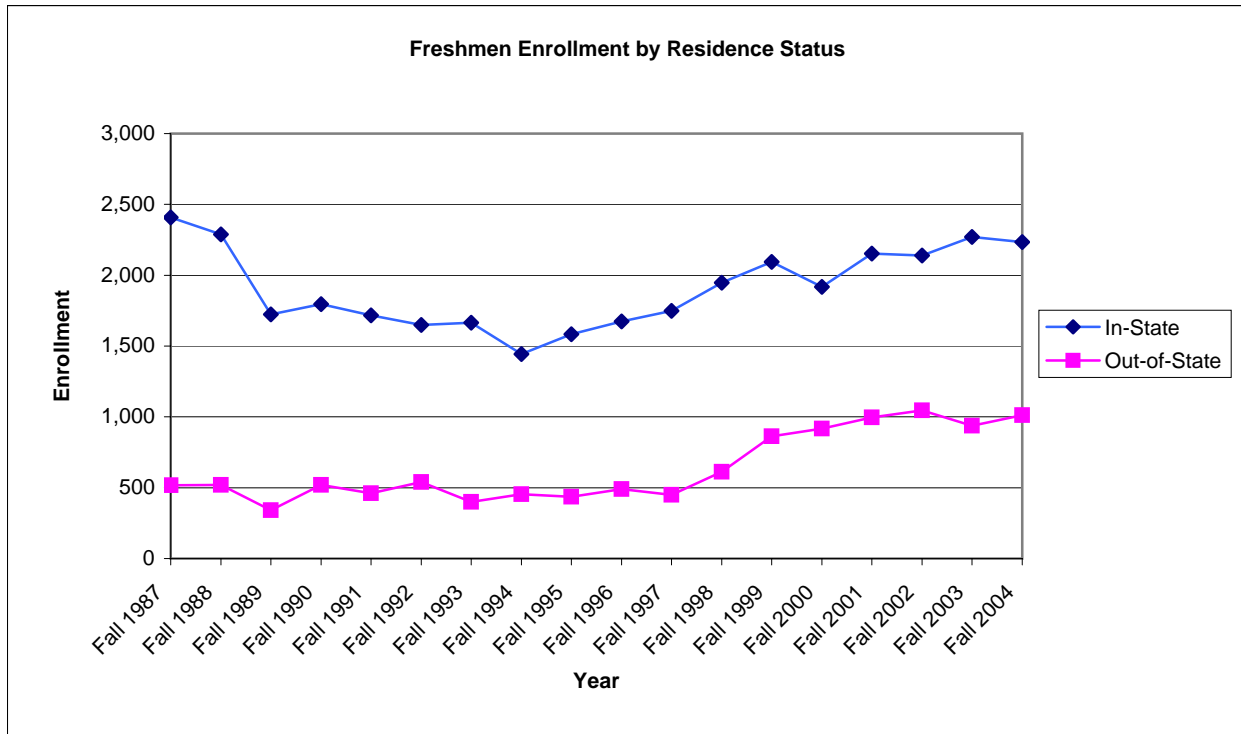

UNIVERSITY OF CONNECTICUT
Freshmen Enrollment By Residence Status - Storrs Campus
Fall 1987-2004

	<i>In-State</i>	<i>Out-of-State</i>	<i>Total</i>
Fall 1987	2,409	518	2,927
Fall 1988	2,289	520	2,809
Fall 1989	1,723	340	2,063
Fall 1990	1,795	519	2,314
Fall 1991	1,716	461	2,177
Fall 1992	1,649	539	2,188
Fall 1993	1,665	399	2,064
Fall 1994	1,444	453	1,897
Fall 1995	1,584	437	2,021
Fall 1996	1,675	491	2,166
Fall 1997	1,749	450	2,199
Fall 1998	1,947	613	2,560
Fall 1999	2,093	863	2,956
Fall 2000	1,919	917	2,836
Fall 2001	2,153	996	3,149
Fall 2002	2,140	1,045	3,185
Fall 2003	2,271	937	3,208
Fall 2004	2,234	1,011	3,245

Source: Admissions Office